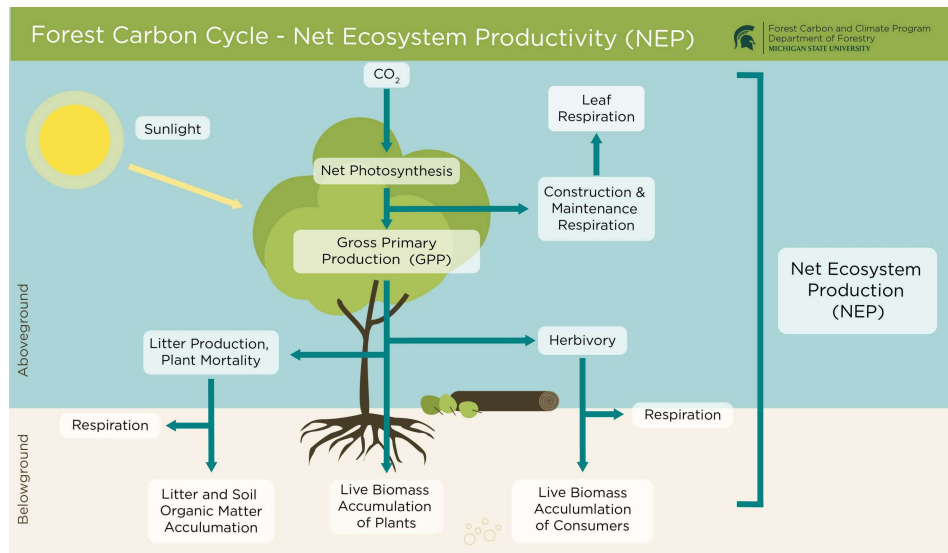

Science Background: Forest Ecosystem Carbon Pools and Fluxes

Net Ecosystem Production (NEP)

Image : MSU FCCP

Carbon Pools by Forest Type

Carbon Pool Examples Great Lakes Forest

Image : OSU Changing Climate

Undisturbed Tropical Rain Forest

Data Source : UNEP/GRD-Avandal

Global Carbon Maps Global Forest Carbon Pools

Image : UNEP WCMC

Global Above- and Belowground Living Biomass Carbon Density

Image : CDAC

Global Soil Organic Carbon

Image : FAO Global Soil Partnership