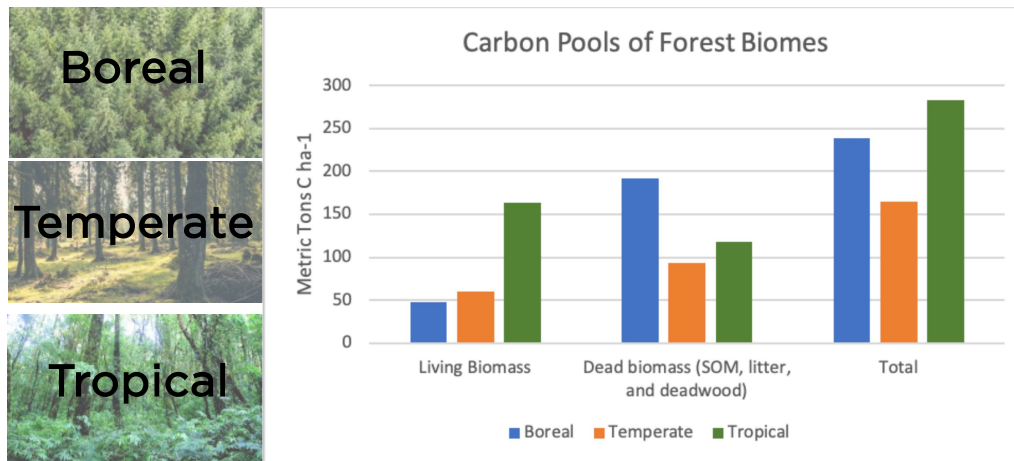

Science Background: Forest Ecosystem Carbon Pools and Fluxes

Net Ecosystem Production (NEP)

Image : MSU FCCP

Carbon Pools by Forest Type

Carbon Pool Examples Great Lakes Forest

Image : OSU Changing Climate

Undisturbed Tropical Rain Forest

Data Source : UNEP/GRD-Avandal

Global Carbon Maps Global Forest Carbon Pools

Image : UNEP WCMC

Global Above- and Belowground Living Biomass Carbon Density

Image : CDAC

Global Soil Organic Carbon