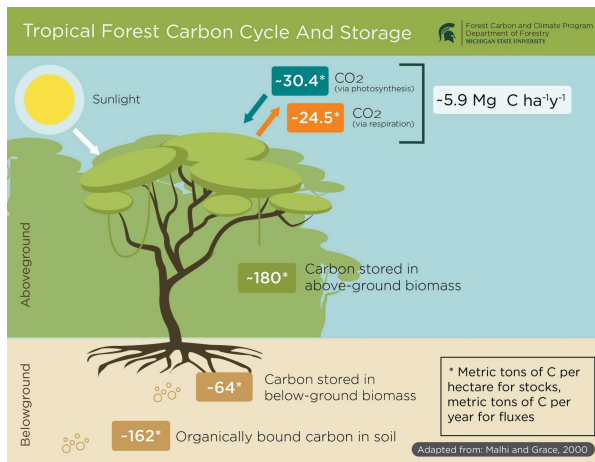

Science Background: Forest Ecosystem Carbon Pools and Fluxes

Net Ecosystem Production (NEP)

Image : MSU FCCP

Carbon Pools by Forest Type

Carbon Pool Examples Great Lakes Forest

Image : OSU Changing Climate

Undisturbed Tropical Rain Forest

Data Source : UNEP/GRD-Avandal

Global Carbon Maps Global Forest Carbon Pools

Image : UNEP WCMC

Global Above- and Belowground Living Biomass Carbon Density

Image : CDAC

Global Soil Organic Carbon